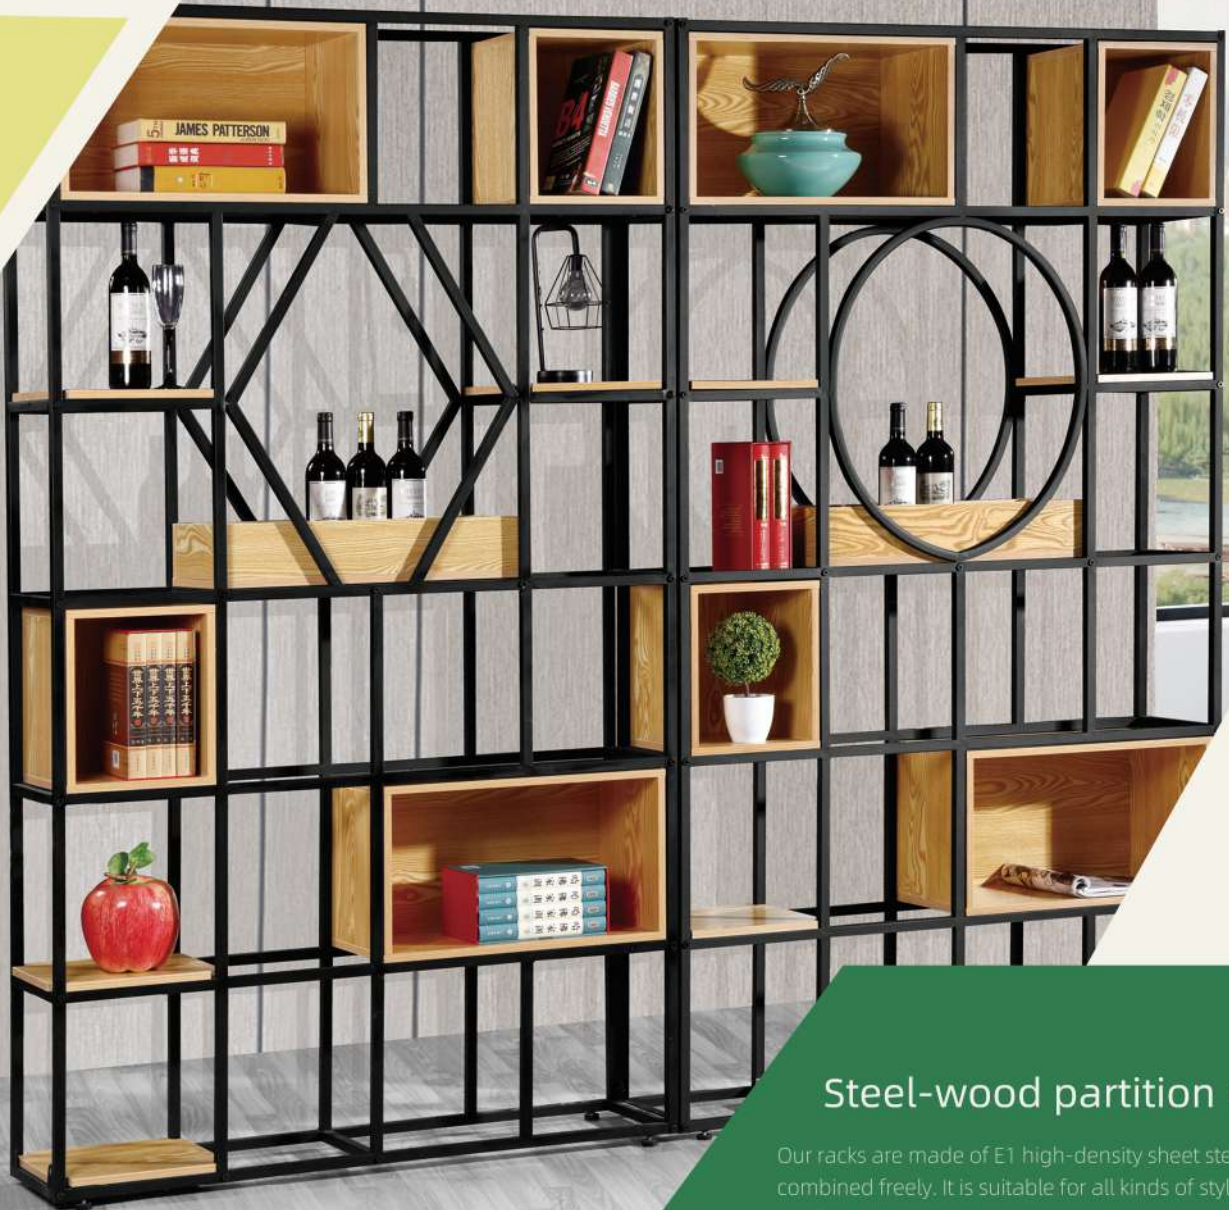

KEEKEA

SHELF

—PRODUCT LIST—

K E E K E A

Steel-wood partition rack

Our racks are made of E1 high-density sheet steel and can be combined freely. It is suitable for all kinds of stylish home decoration. Open storage space saves your use space. The diversified storage space reflects the trend of the times.

BMF010003 90 30 200

BMF010002 90 30 200

BMF010003 90 30 200

BMF010005 240 30 200

BMF010004 200 30 200

YOU HAVE THE OPTION TO CUSTOMIZE YOUR TABLE BY CHOOSING FROM OUR RICH SELECTION OF WOODGRAIN PAPER, GIVING YOUR PROJECT THAT TRENDY LOOK.

BMF010015 240 28 220 ▲

BMF010012 240 34 200 ▲

CHOOSE FROM OUR SELECTION OF DURABLE, LUXURIOUS, AND STYLISH LEATHER MATERIAL THAT COMES IN SEVERAL COLOR OPTIONS AND STUNNING CONTRASTING LEVELS.

BMF010009

100 30 180 ▲